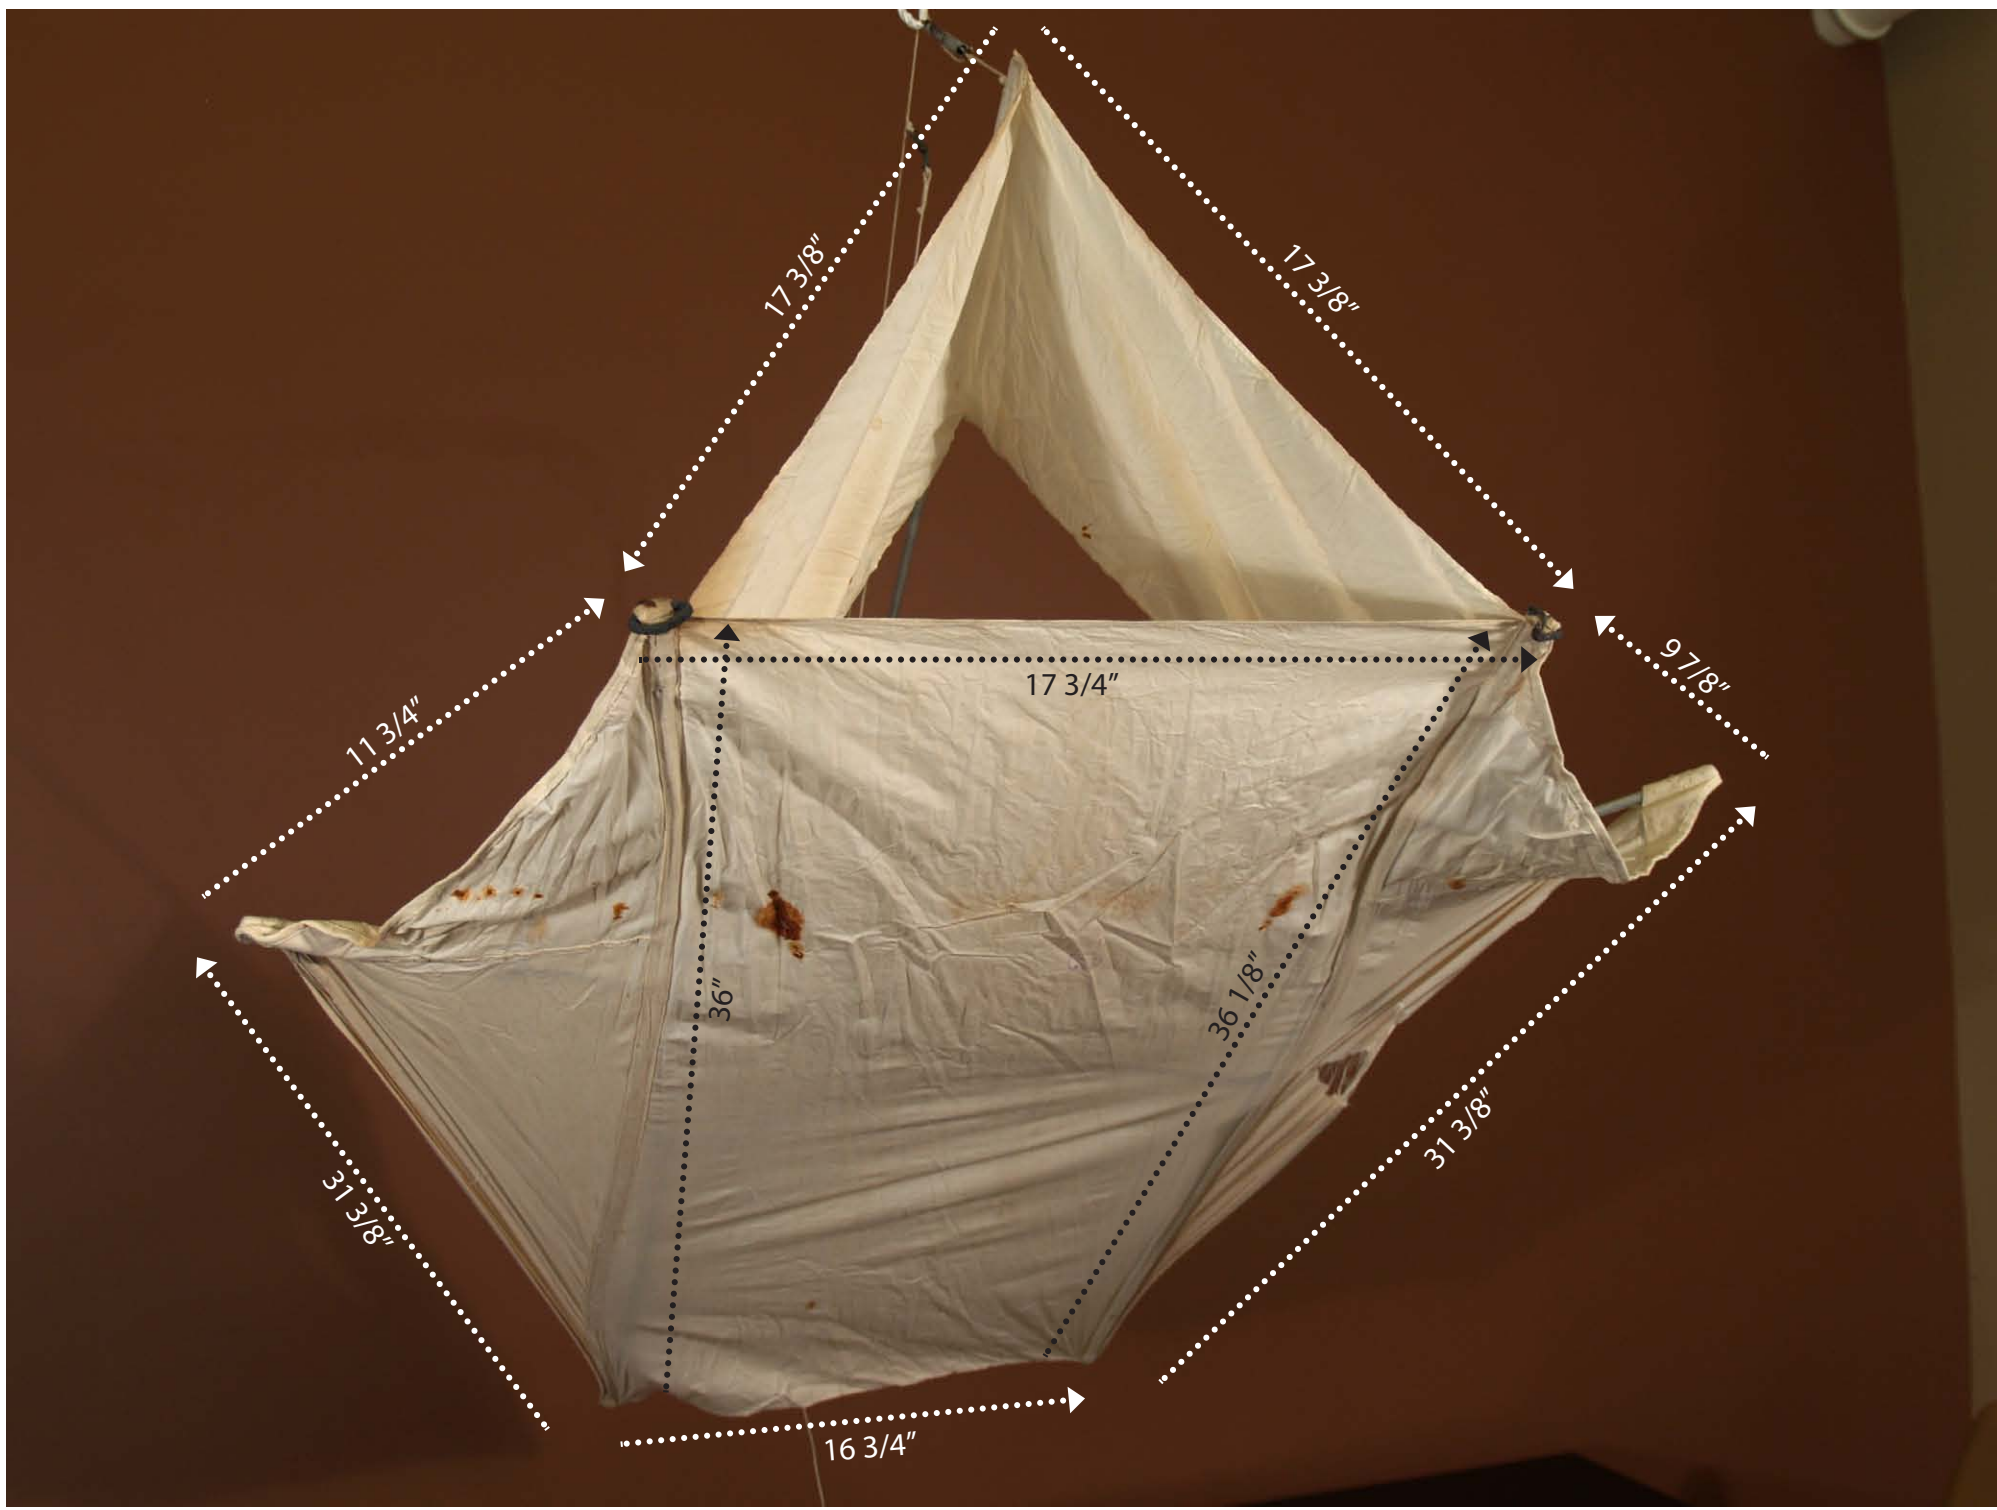

ROCKET KITE DIMENSIONS

(ALL DIMENSIONS ARE APPROXIMATE)

SHEET 1

ROCKET KITE DIMENSIONS (ALL DIMENSIONS ARE APPROXIMATE)

ROCKET KITE DIMENSIONS

(ALL DIMENSIONS ARE APPROXIMATE)

SHEET 3

ROCKET KITE DIMENSIONS (ALL DIMENSIONS ARE APPROXIMATE)

SHEET 4

ROCKET KITE DIMENSIONS (ALL DIMENSIONS ARE APPROXIMATE)

Note: Kite is not hanging from flying line, the flying line is slightly off center in this photo.

12"

4 1/4"

4 1/2"

3 1/2"

28" (From bridle point to kite)