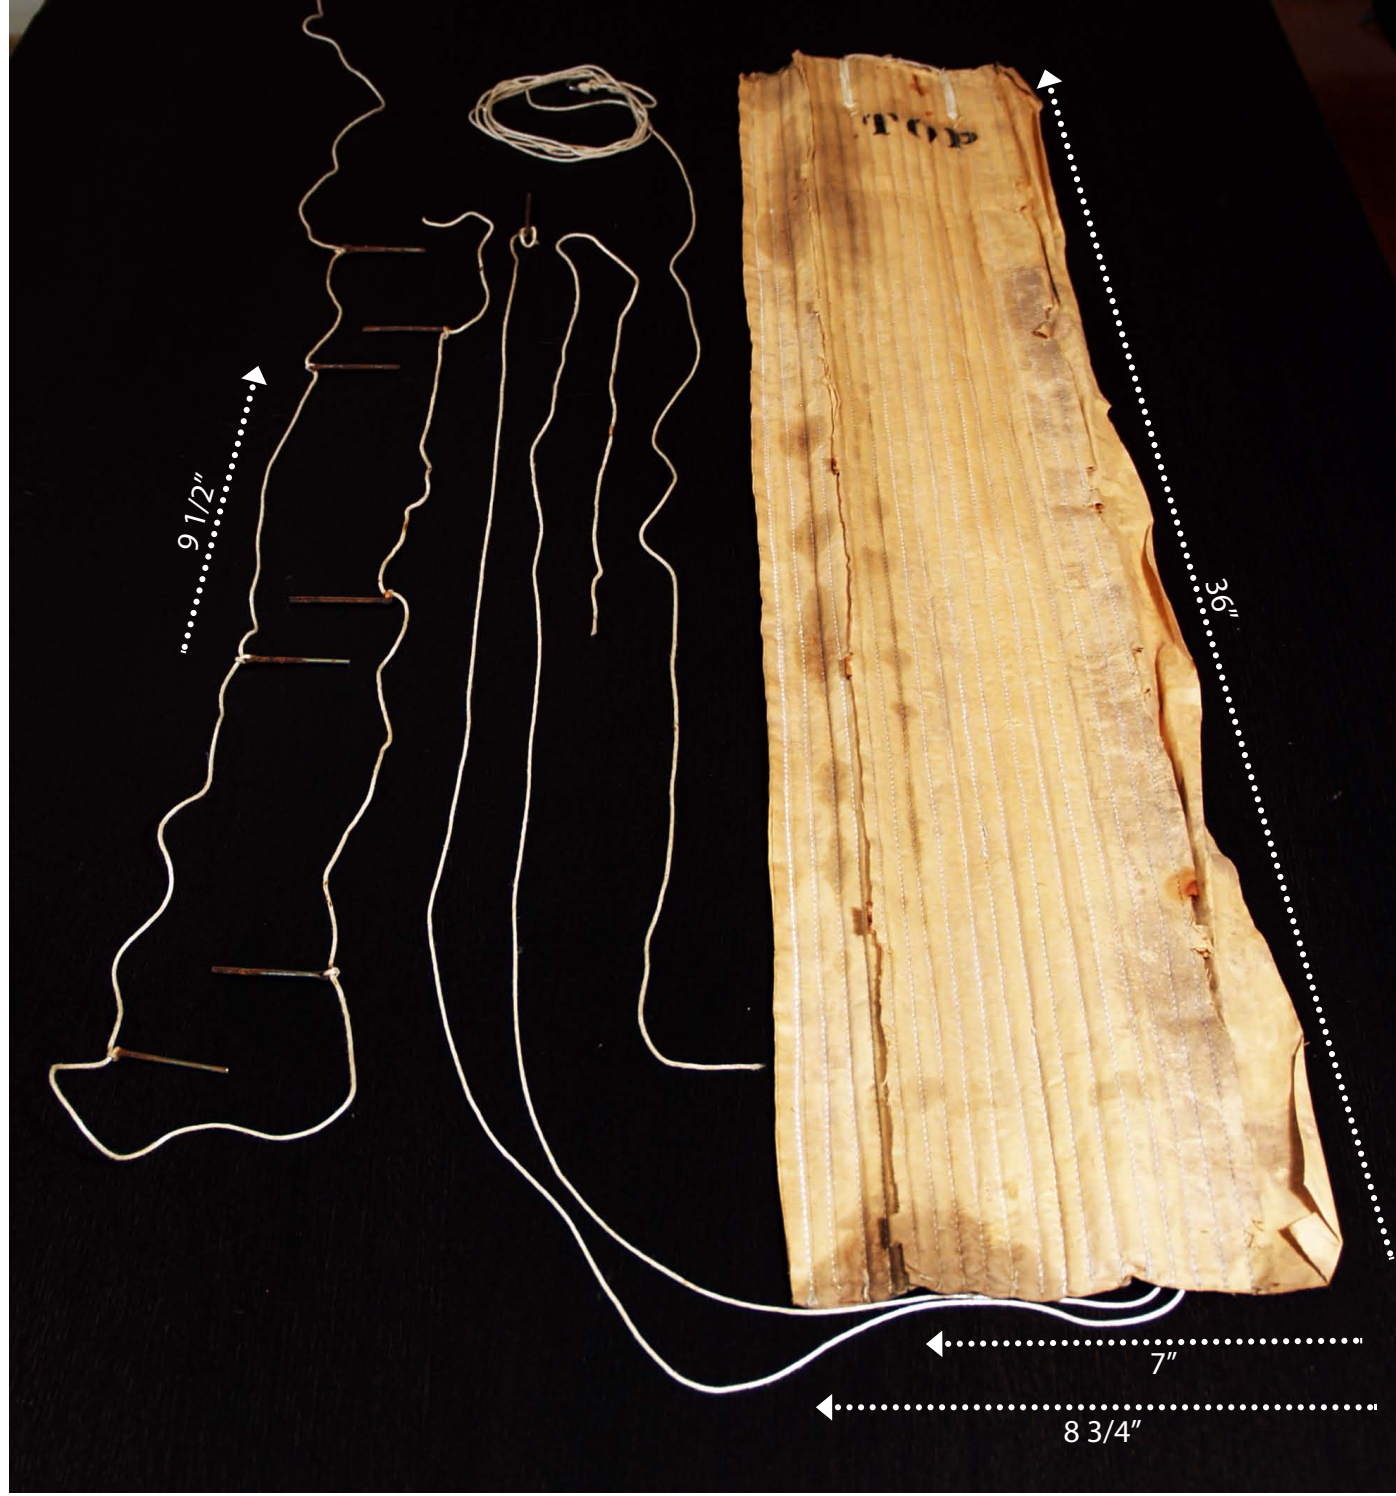

ROCKET KITE DIMENSIONS

(ALL DIMENSIONS ARE APPROXIMATE)

SHEET 1

ROCKET KITE DIMENSIONS (ALL DIMENSIONS ARE APPROXIMATE)

ROCKET KITE DIMENSIONS

(ALL DIMENSIONS ARE APPROXIMATE)

SHEET 3

ROCKET KITE DIMENSIONS (ALL DIMENSIONS ARE APPROXIMATE)

SHEET 4

ROCKET KITE DIMENSIONS (ALL DIMENSIONS ARE APPROXIMATE)

Note: Kite is not hanging from flying line, the flying line is slightly off center in this photo.

12"

4 1/4"

4 1/2"

3 1/2"

28" (From bridle point to kite)