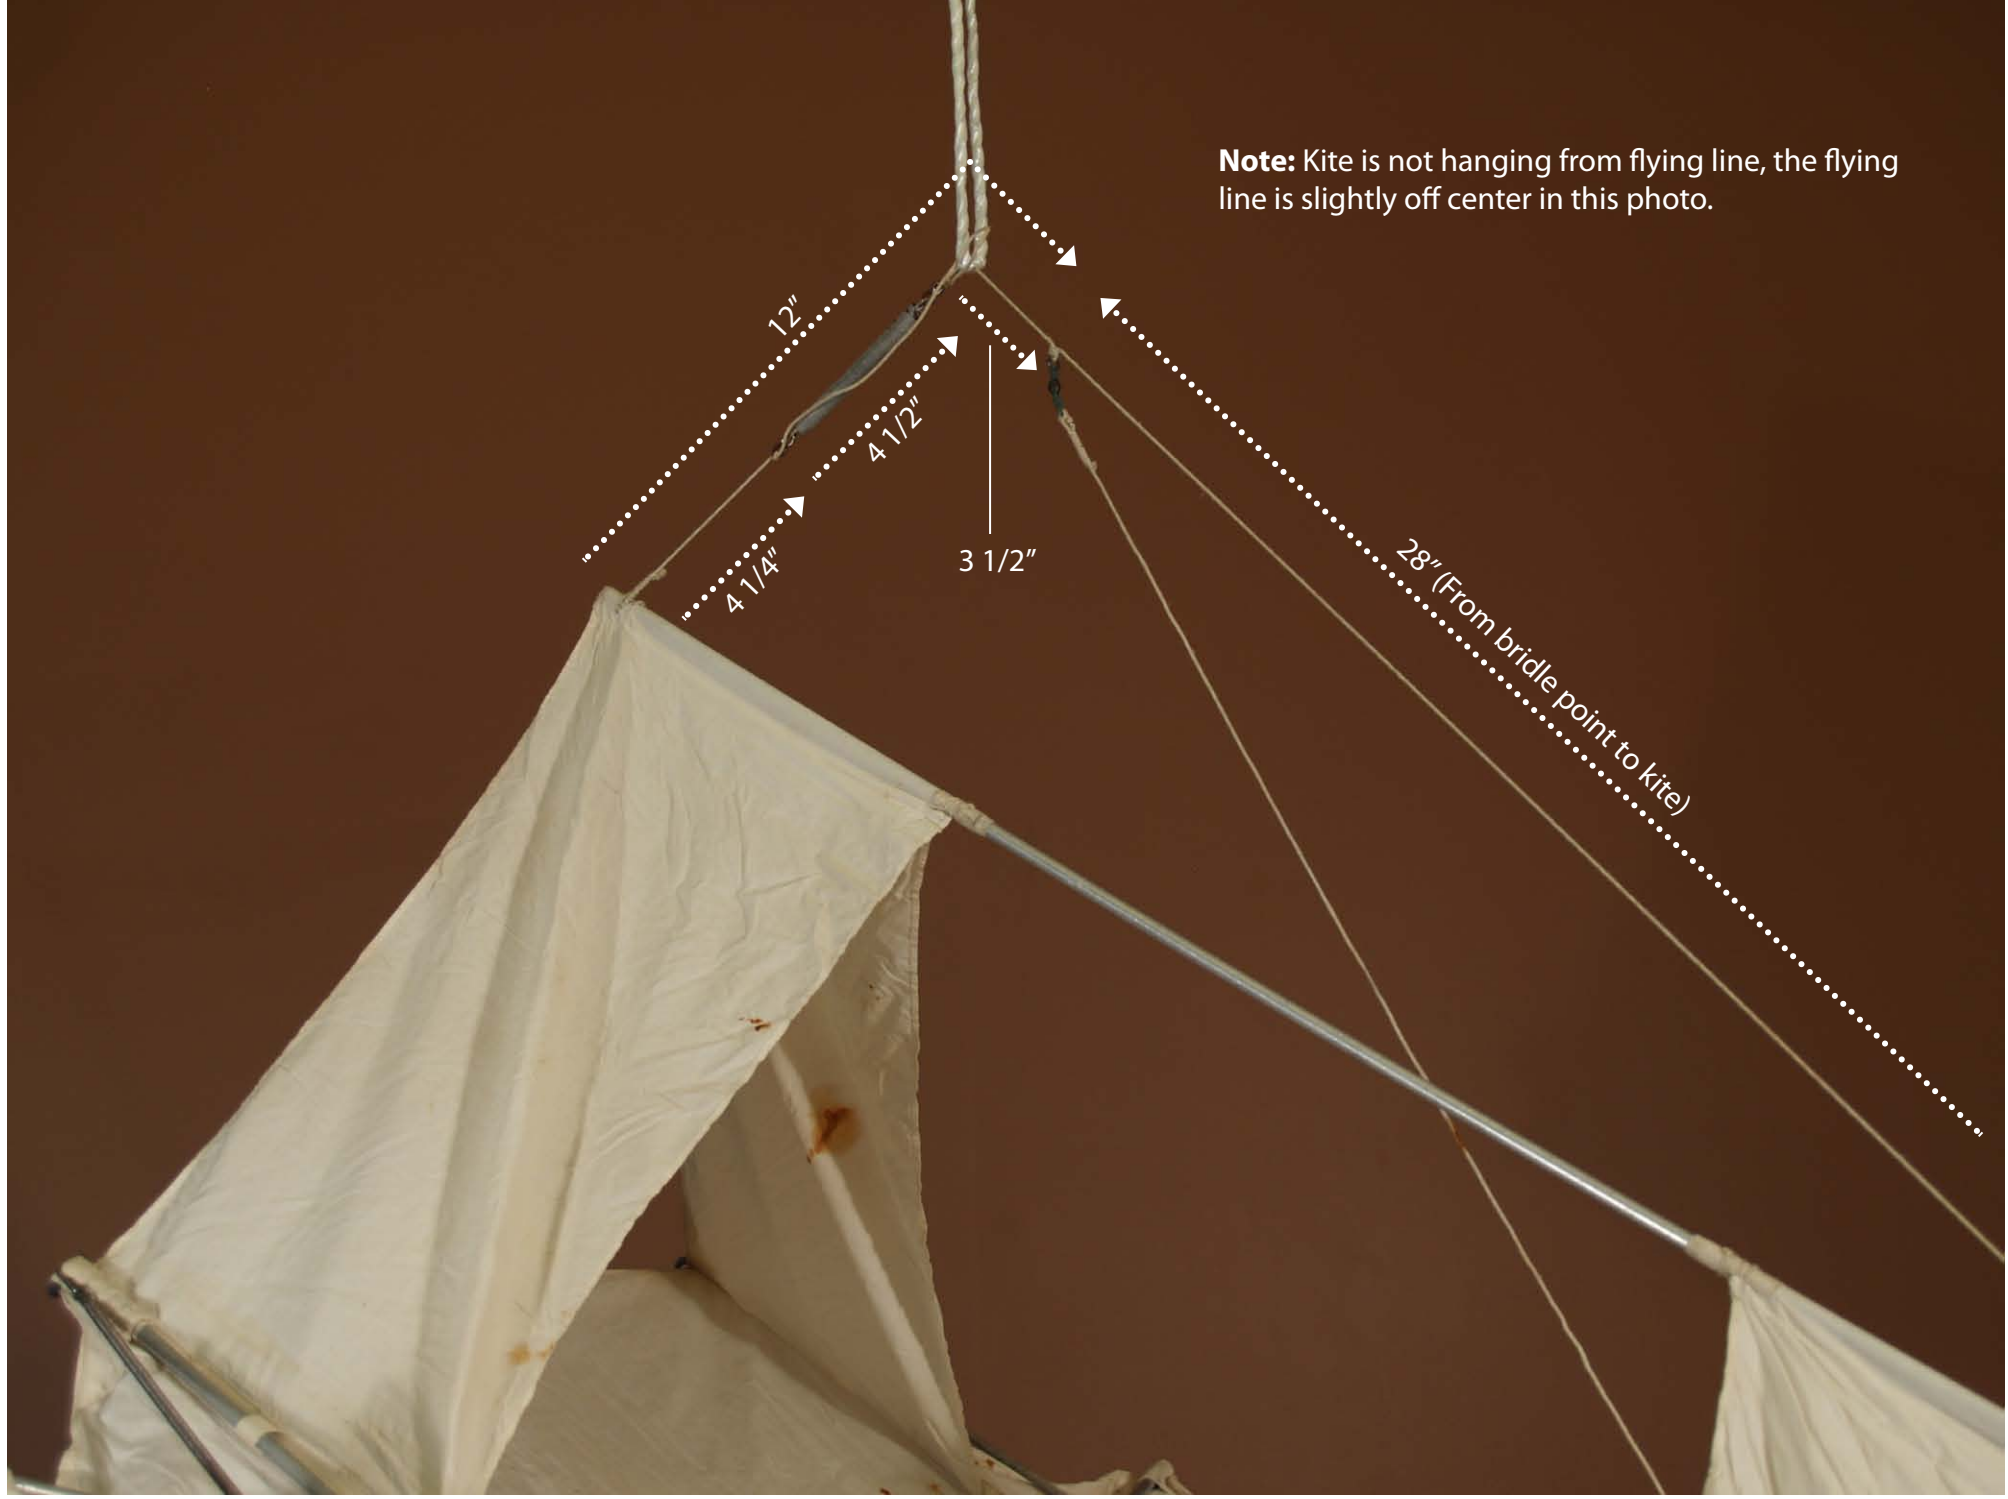

ROCKET KITE DIMENSIONS

(ALL DIMENSIONS ARE APPROXIMATE)

SHEET 1

ROCKET KITE DIMENSIONS (ALL DIMENSIONS ARE APPROXIMATE)

ROCKET KITE DIMENSIONS

(ALL DIMENSIONS ARE APPROXIMATE)

SHEET 3

ROCKET KITE DIMENSIONS (ALL DIMENSIONS ARE APPROXIMATE)

SHEET 4

ROCKET KITE DIMENSIONS (ALL DIMENSIONS ARE APPROXIMATE)

Note: Kite is not hanging from flying line, the flying line is slightly off center in this photo.

12"

4 1/4"

4 1/2"

3 1/2"

28" (From bridle point to kite)